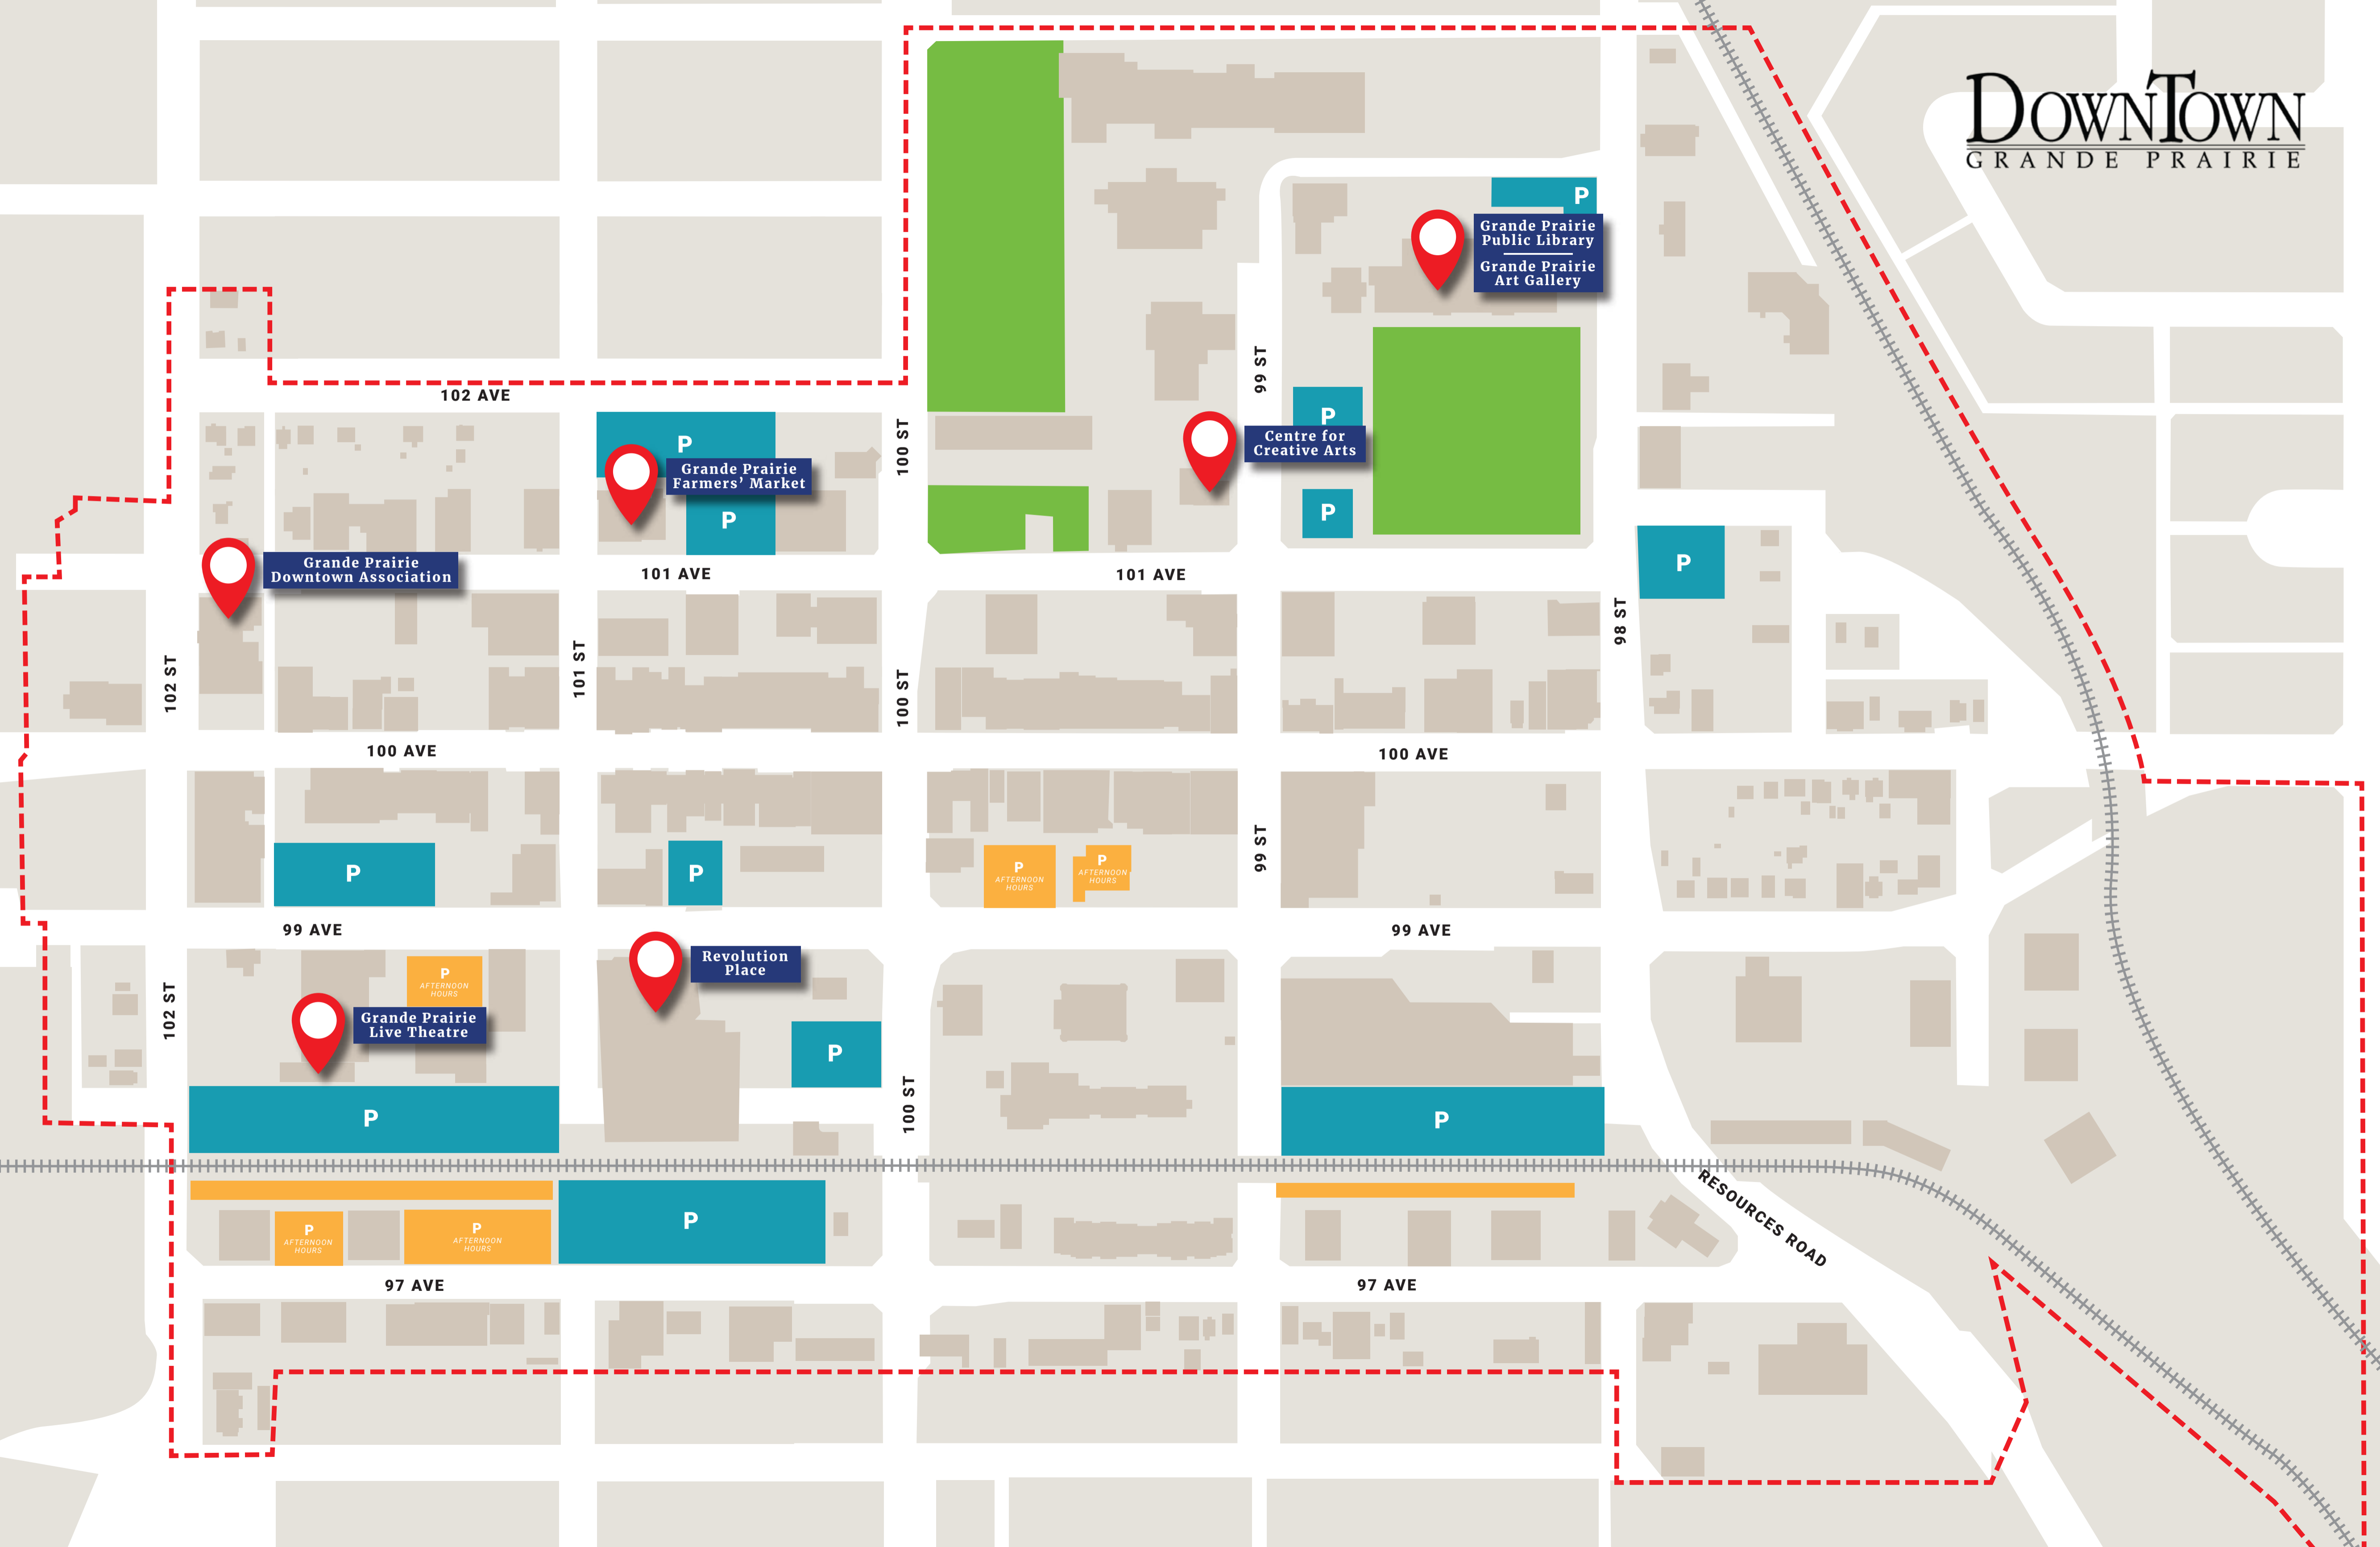

DownTown

GRANDE PRAIRIE

Grande Prairie
Downtown Association

P
Grande Prairie
Farmers' Market

P
Grande Prairie
Live Theatre

P
Revolution
Place

P
Centre for
Creative Arts

P
Grande Prairie
Public Library
Grande Prairie
Art Gallery

RESOURCES ROAD

Grande Prairie
Downtown Association

Grande Prairie
Farmers' Market

Grande Prairie
Live Theatre

Revolution
Place

Centre for
Creative Arts

Grande Prairie
Public Library
Grande Prairie
Art Gallery

102 AVE

101 AVE

101 AVE

100 AVE

100 AVE

99 AVE

99 AVE

102 ST

101 ST

100 ST

99 ST

98 ST

100 ST

99 ST

ST

P
AFTERNOON
HOURS