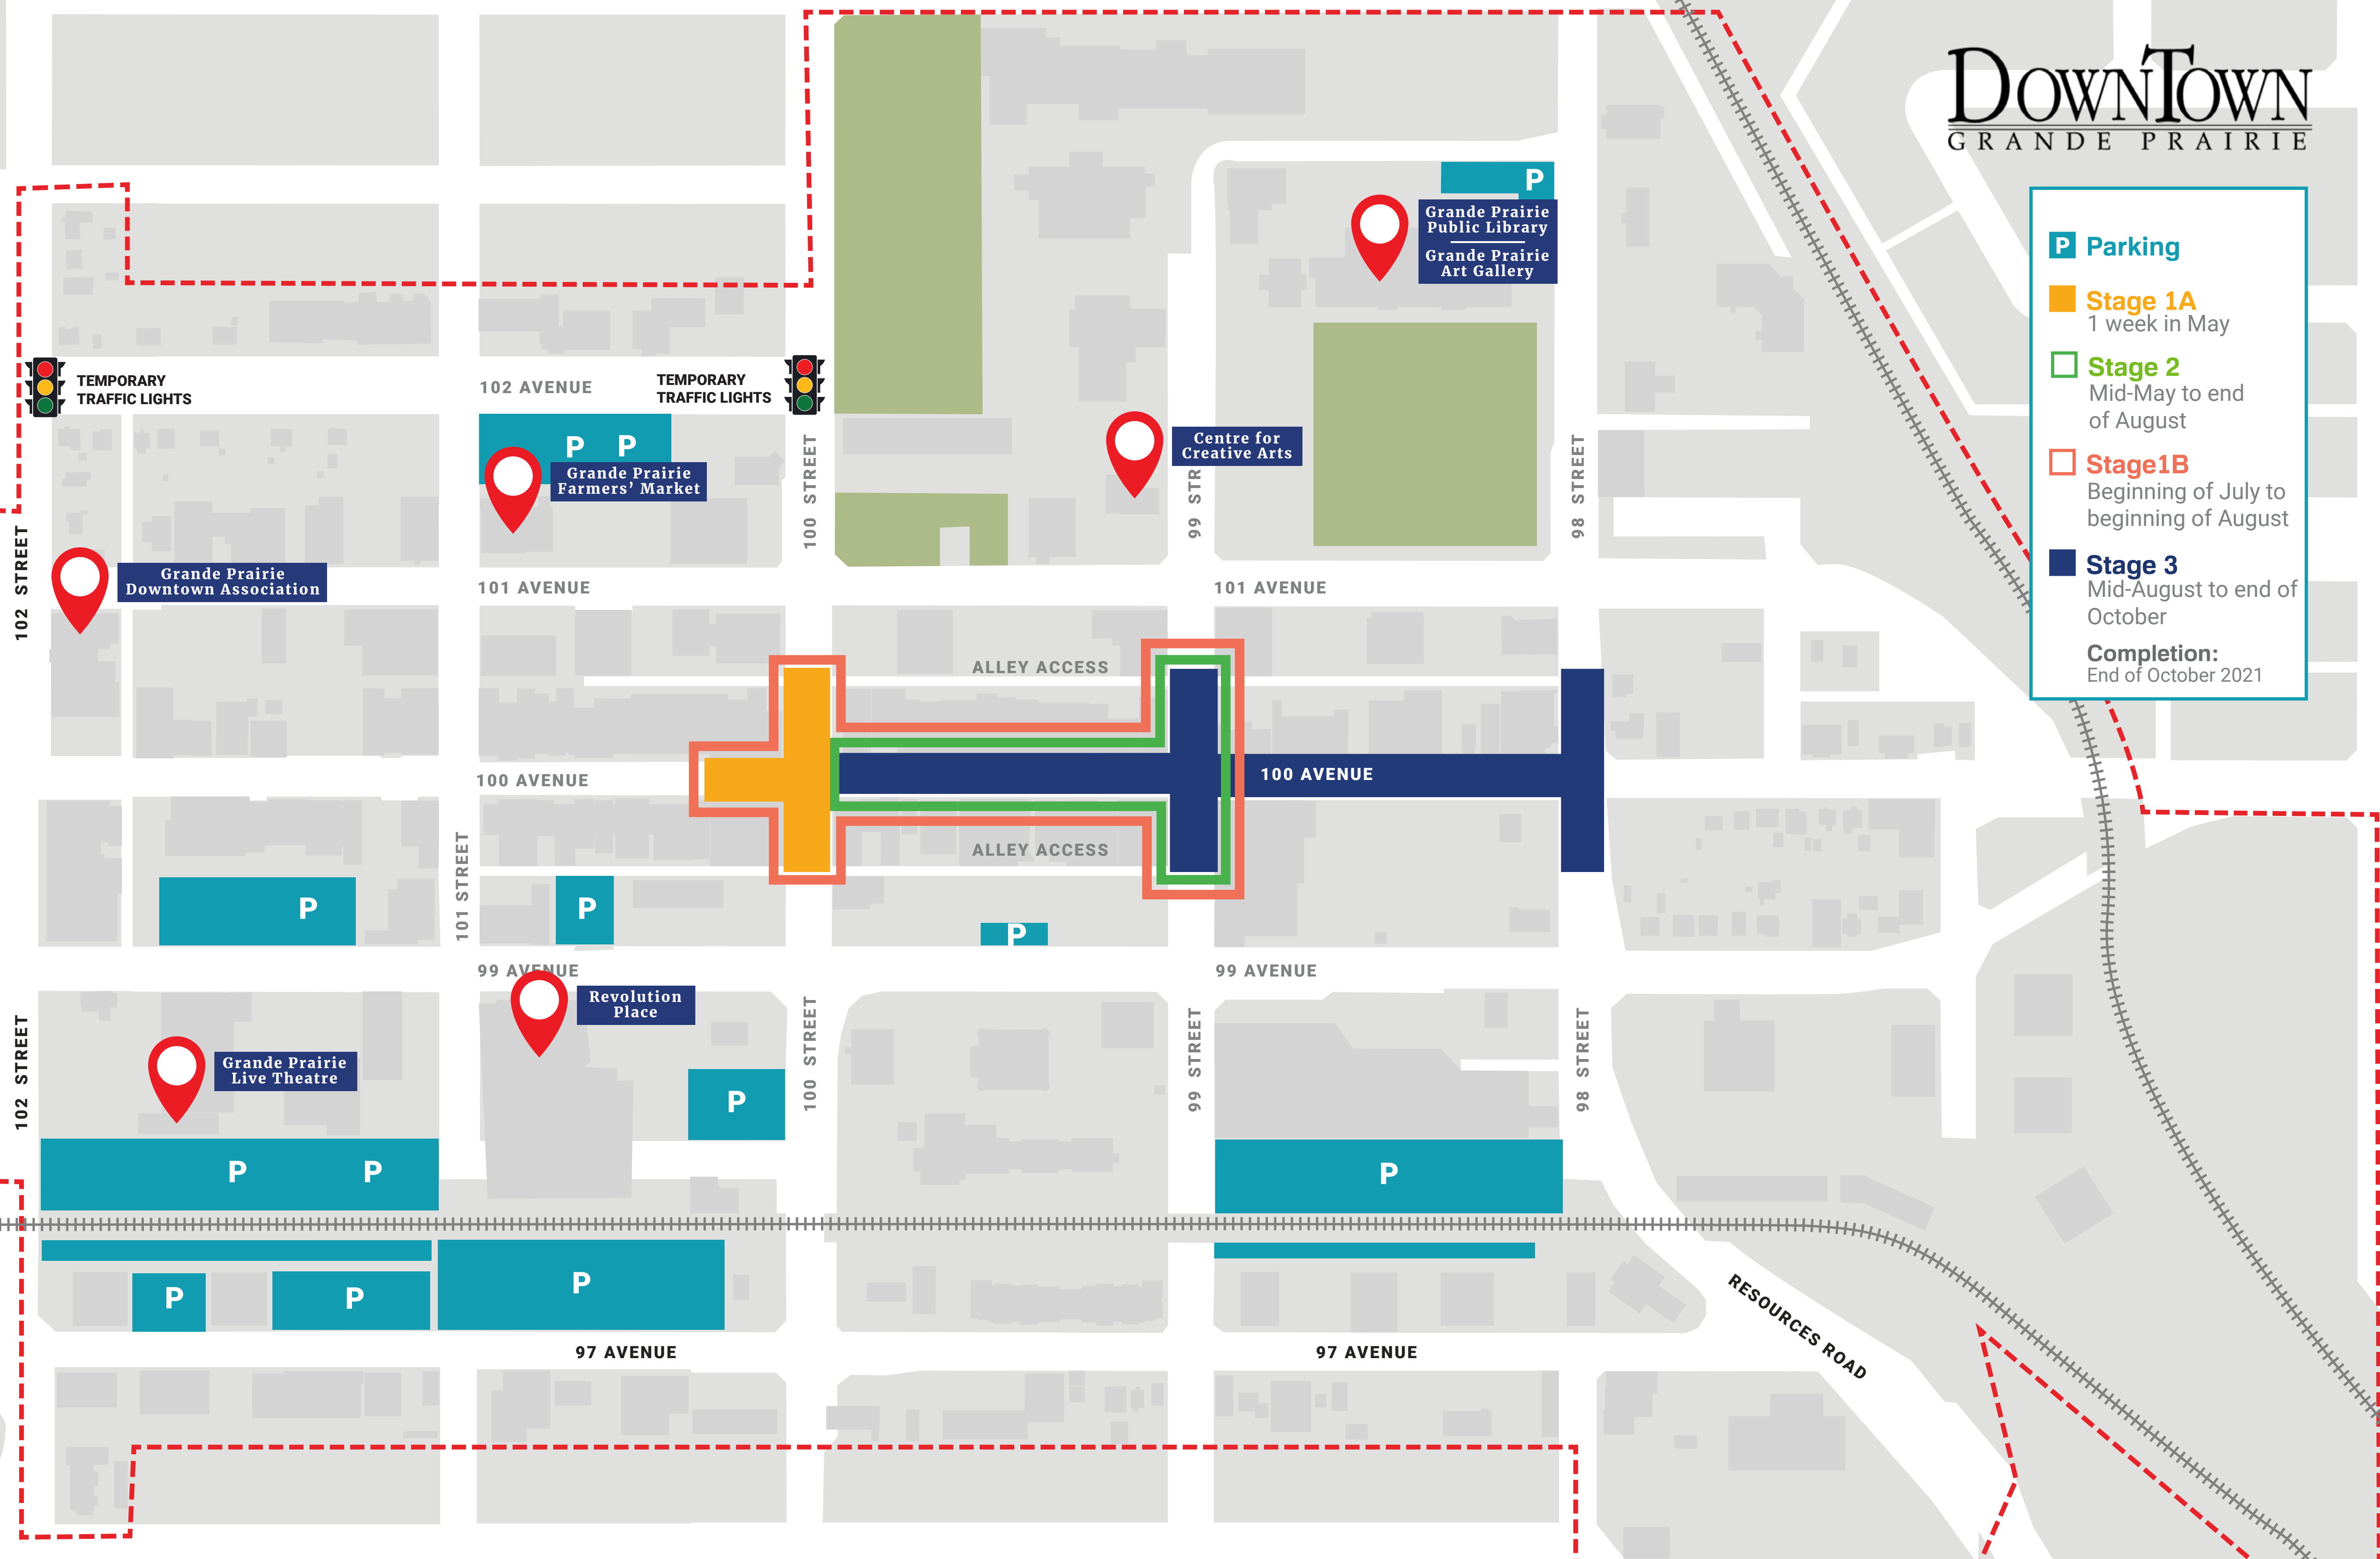

- P **Parking**
- **Stage 1A**  
1 week in May
- **Stage 2**  
Mid-May to end of August
- **Stage 1B**  
Beginning of July to beginning of August
- **Stage 3**  
Mid-August to end of October
- Completion:**  
End of October 2021

TEMPORARY TRAFFIC LIGHTS

TEMPORARY TRAFFIC LIGHTS

102 STREET

102 AVENUE

100 STREET

99 STR

98 STREET

101 AVENUE

101 AVENUE

100 AVENUE

100 AVENUE

101 STREET

100 STREET

99 STREET

98 STREET

99 AVENUE

Grande Prairie Public Library  
Grande Prairie Art Gallery

Grande Prairie Live Theatre

Revolution Place

ALLEY ACCESS

ALLEY ACCESS